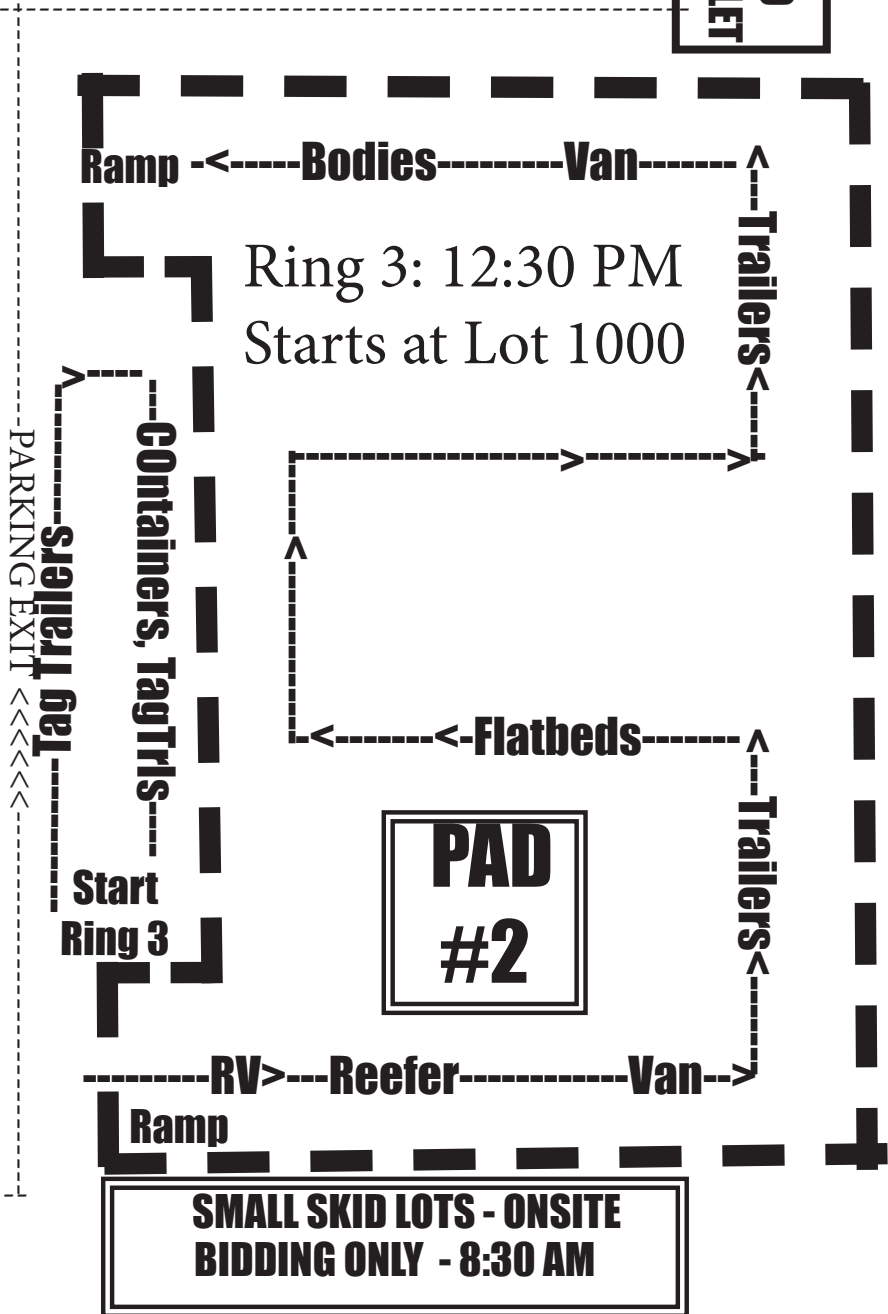

Hess Auctioneers 12/7/18 Lot Map:

Ring 1: 9:00 AM, Auctioneer in Topper Truck, Online & On-Site Bidding, Follow this Arrow ----->

Ring 2: 9:30 AM, Auctioneer in Topper Truck, Online & On-Site Bidding, Follow this Arrow =====>