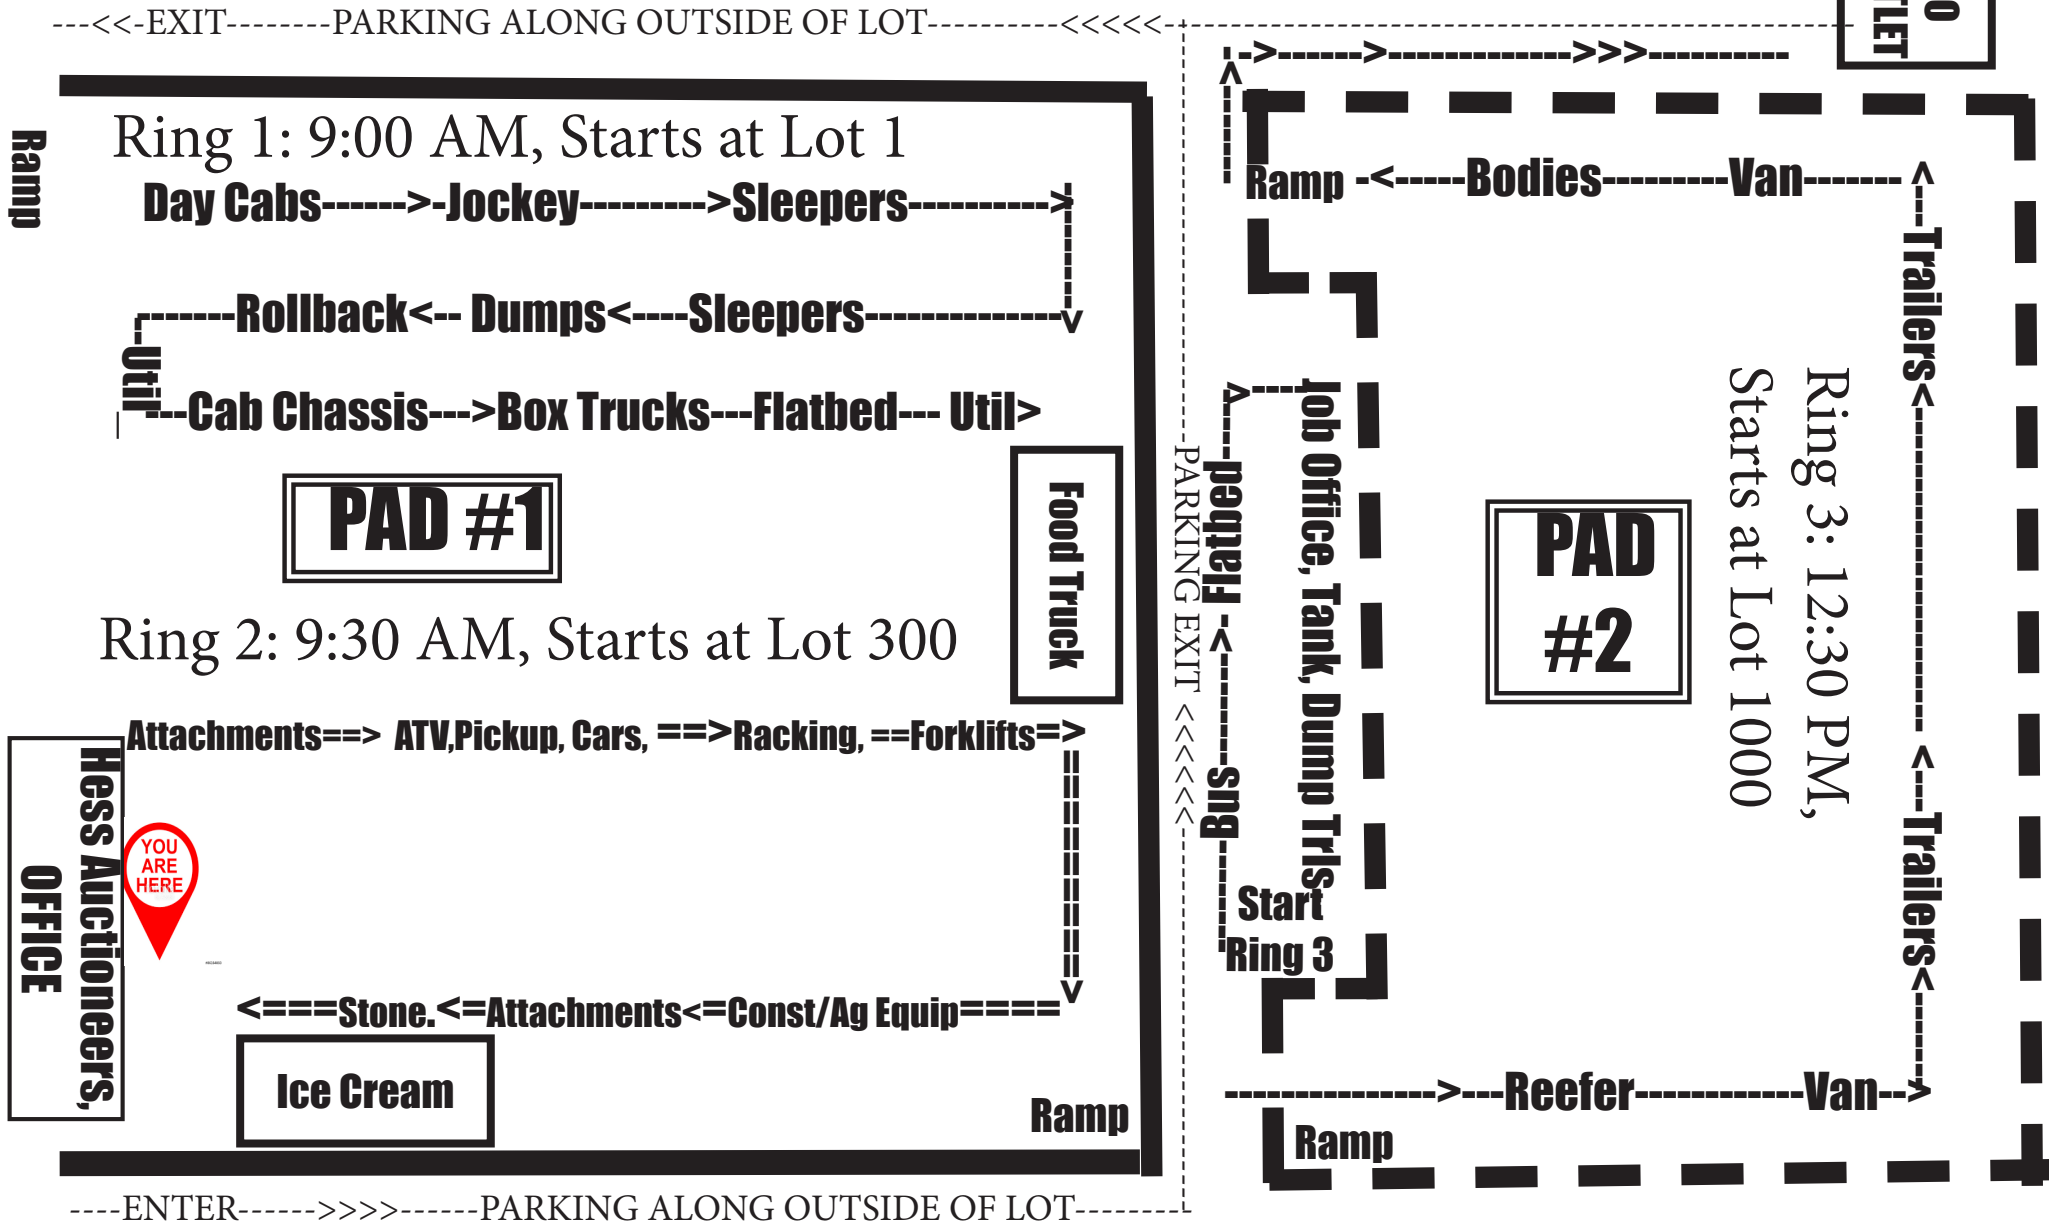

Hess Auctioneers Auction Site Map

Hess Auctioneers 8/17/18 Lot Map:

Ring 1: 9:00 AM, Auctioneer in Topper Truck, Online & On-Site Bidding, Follow this Arrow

Ring 2: 9:30 AM, Auctioneer in Topper Truck, Online & On-Site Bidding, Follow this Arrow

Ring 3: ON PAD #2 - 12:30 PM Auctioneer in Topper Truck, Online & On-Site Bidding