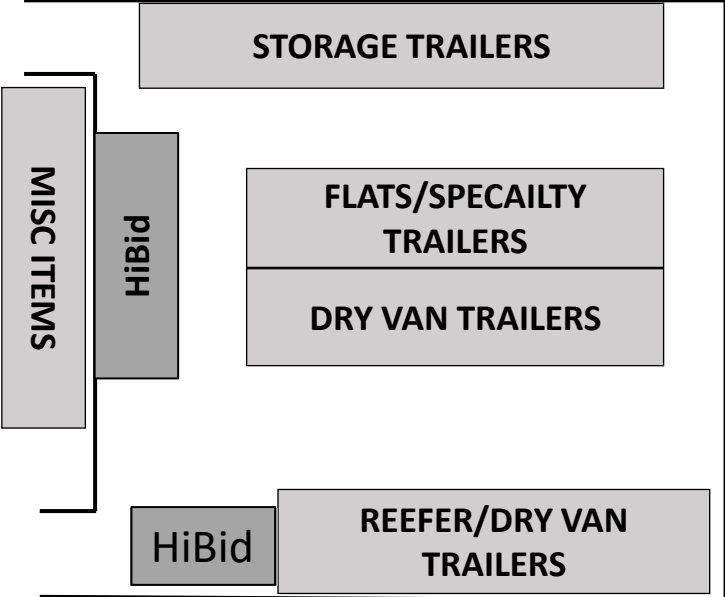

RIVER ROAD

PARKING

PARKING

DAYCABS/JOCKEYS/SLEEPERS

SHED

RING 3 AUCTION

FOOD TRUCK

SLEEPERS

SLEEPERS/NON-RUNNERS

OFFICE

SPECIALTY TRUCKS/PICKUPS/CARS

SPECIALTY/DUMP TRUCKS

CARS/CABIN/TAG TRAILERS/CONTAINERS